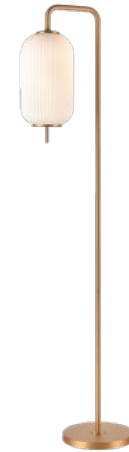

MOUNT PEARL

| FLOOR LAMP

SKU | DVP40016

FINISH OPTIONS

Brass with Ribbed Half Opal Glass (BR-RIO)
Graphite with Ribbed Half Opal Glass (GR-RIO)

DIMENSIONS

Length / Ø: 18"
Width: 7.75"
Height: 66.5"
Depth: N/A"
Minimum Height: 66.5"
Maximum Height: N/A"

LAMPING

Number of Sockets: 1
Wattage of Individual Socket: 40W
Socket Type: Medium Base
Socket Orientation: Down
Lamp Confinement: Fully Enclosed
Voltage: 120V
Dimmable: Yes
Bulbs Not Included

PIPE / CHAIN / CORD INFORMATION

Pipe/Chain Kit Included: Not Included
Pipe Information: N/A
Chain Information: N/A
Wire/Cord Information: 120 in
Max Sloped Ceiling Angle:
**Conversion 19° to 45° : ASY0101+Finish (2 loops + 1 chain):
For Additional Cost*