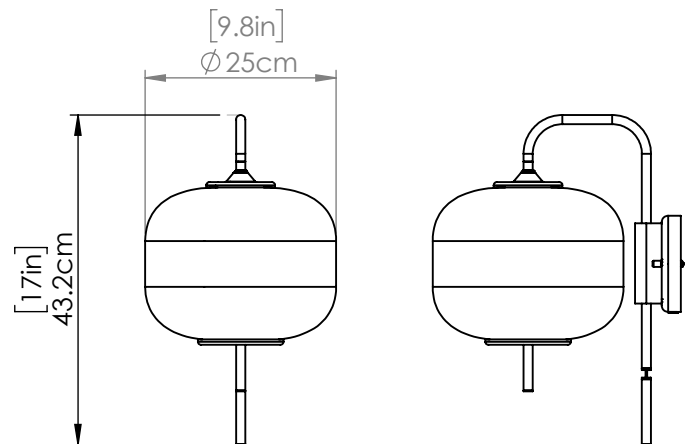

MOUNT PEARL

| SCONCE

SKU | DVP40001

FINISH OPTIONS

Brass with Ribbed Half Opal Glass (BR-RIO)
Graphite with Ribbed Half Opal Glass (GR-RIO)

DIMENSIONS

Length / Ø: N/A"
Width: 9.75"
Height: 17"
Depth: 12.75"
Minimum Height: 17"
Maximum Height: N/A"

LAMPING

Number of Sockets: 1
Wattage of Individual Socket: 40W
Socket Type: Medium Base
Socket Orientation: Down
Lamp Confinement: Fully Enclosed
Voltage: 120V
Dimmable: Yes
Bulbs Not Included

PIPE / CHAIN / CORD INFORMATION

Pipe/Chain Kit Included: Not Included
Pipe Information: N/A
Chain Information: N/A
Wire/Cord Information: 8 in
Max Sloped Ceiling Angle:
**Conversion 19° to 45° : ASY0101+Finish (2 loops + 1 chain);
For Additional Cost*