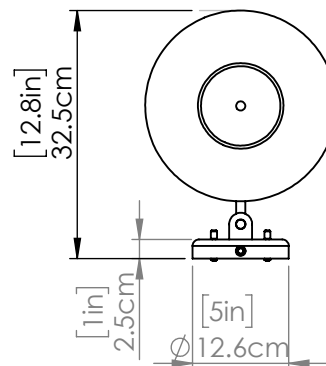

MOUNT PEARL

| SCONCE

SKU | DVP40001

FINISH OPTIONS

Brass with Ribbed Half Opal Glass (BR-RIO)
Graphite with Ribbed Half Opal Glass (GR-RIO)

DIMENSIONS

Length / Ø: N/A"
Width: 9.75"
Height: 17"
Depth: 12.75"
Minimum Height: 17"
Maximum Height: N/A"

LAMPING

Number of Sockets: 1
Wattage of Individual Socket: 40W
Socket Type: Medium Base
Socket Orientation: Down
Lamp Confinement: Fully Enclosed
Voltage: 120V
Dimmable: Yes
Bulbs Not Included

PIPE / CHAIN / CORD INFORMATION

Pipe/Chain Kit Included: Not Included
Pipe Information: N/A
Chain Information: N/A
Wire/Cord Information: 8 in
Max Sloped Ceiling Angle:
**Conversion 19° to 45° : ASY0101+Finish (2 loops + 1 chain);
For Additional Cost*