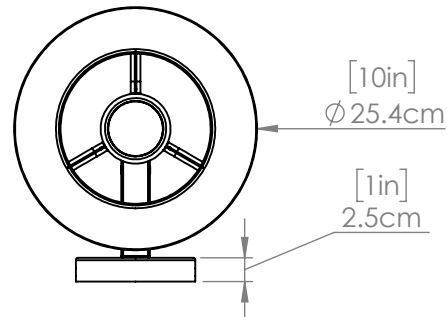

ALCENON OUTDOOR

| SCONCE

SKU | DVP39572

FINISH OPTIONS

Black and Stainless Steel (BK+SS)

DIMENSIONS

Length / Ø: N/A"

Width: 10"

Height: 9"

Depth: 11.25"

Minimum Height: N/A"

Maximum Height: N/A"

LAMPING

Number of Sockets: 1

Wattage of Individual Socket: 25W

Socket Type: GU10

Socket Orientation: Down

Lamp Confinement: Semi Enclosed

Voltage: 120V

Dimmable: Yes

Bulbs Not Included

PIPE / CHAIN / CORD INFORMATION

Pipe/Chain Kit Included: Not Included

Pipe Information: N/A

Chain Information: N/A

Wire/Cord Information: 8 Inches

Max Sloped Ceiling Angle: N/A

ADDITIONAL INFORMATION

Wall and Ceiling Mountable: No

Up and Down Mountable: N/A

Location Certification: Wet Location Rated