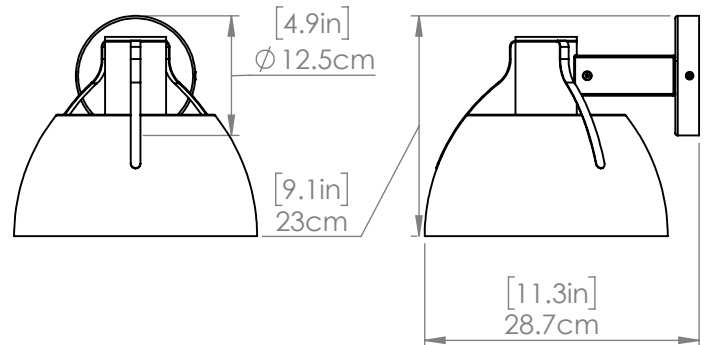

Height: 9"

Depth: 11.25"

Minimum Height: N/A"

Maximum Height: N/A"

LAMPING

Number of Sockets: 1

Wattage of Individual Socket: 25W

Socket Type: GU10

Socket Orientation: Down

Lamp Confinement: Semi Enclosed

Voltage: 120V

Dimmable: Yes

Bulbs Not Included

PIPE / CHAIN / CORD INFORMATION

Pipe/Chain Kit Included: Not Included

Pipe Information: N/A

Chain Information: N/A

Wire/Cord Information: 8 Inches

Max Sloped Ceiling Angle: N/A

ADDITIONAL INFORMATION

Wall and Ceiling Mountable: No

Up and Down Mountable: N/A

Location Certification: Wet Location Rated