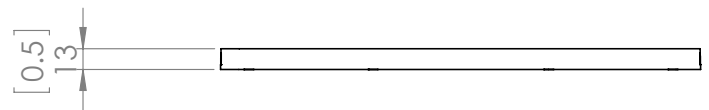

ADDITIONAL INFORMATION

Wall and Ceiling Mountable: Yes
Up and Down Mountable: No
Location Certification: Damp Location Certified
ADA Compliant: No