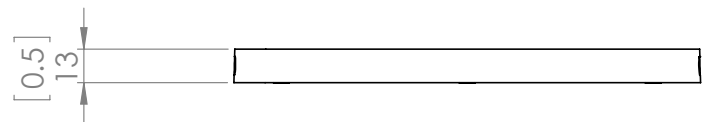

WARRANTY

5 Years Residential
20,000 Hours Commercial