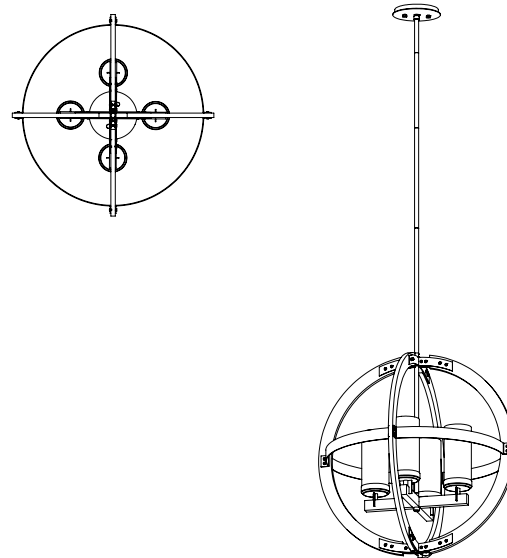

SKU | DVP38650

FINISH OPTIONS

Buffed Nickel and Barnwood on Metal with Clear Glass (BN+BAW-CL)
 Graphite and Birchwood on Metal with Clear Glass (GR+BIW-CL)
 Graphite and Ironwood on Metal with Clear Glass (GR+IW-CL)

DIMENSIONS

Length / Ø: 23.25"**Width:** N/A"**Height:** 24"**Depth:** N/A"**Minimum Height:** 25.5"**Maximum Height:** 65.5"

LAMPING

Number of Sockets: 4**Wattage of Individual Socket:** 40W**Socket Type:** Medium Base (E26)**Socket Orientation:** Up**Lamp Confinement:** Semi Enclosed**Voltage:** 120V**Dimmable:** Yes**Bulbs Not Included**

PIPE / CHAIN / CORD INFORMATION

Pipe/Chain Kit Included: Pipe Kit Available**Pipe Information:** 40 (15 + 12 + 9 + 4) x 0.5 Inches Pipe Kit**Chain Information:** N/A**Wire/Cord Information:** 10 Ft**Max Sloped Ceiling Angle:** Hang-Straight 19 Degrees

*Conversion 19° to 45° : ASY0101+Finish (2 loops + 1 chain);
 For Additional Cost

ADDITIONAL INFORMATION

Wall and Ceiling Mountable: No**Up and Down Mountable:** N/A**Location Certification:** Dry Locations Only**ADA Compliant:** No