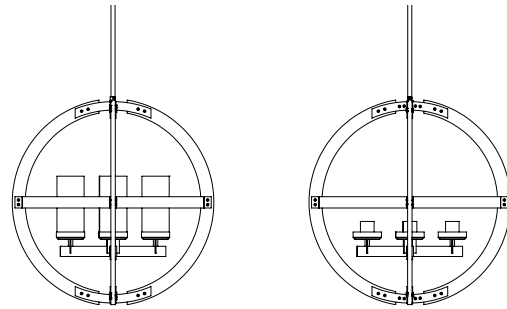

SKU | DVP38650

FINISH OPTIONS

Buffed Nickel and Barnwood on Metal with Clear Glass (BN+BAW-CL)
 Graphite and Birchwood on Metal with Clear Glass (GR+BIW-CL)
 Graphite and Ironwood on Metal with Clear Glass (GR+IW-CL)

DIMENSIONS

Length / Ø: 23.25"**Width:** N/A"**Height:** 24"**Depth:** N/A"**Minimum Height:** 25.5"**Maximum Height:** 65.5"

LAMPING

Number of Sockets: 4**Wattage of Individual Socket:** 40W**Socket Type:** Medium Base (E26)**Socket Orientation:** Up**Lamp Confinement:** Semi Enclosed**Voltage:** 120V**Dimmable:** Yes**Bulbs Not Included**

PIPE / CHAIN / CORD INFORMATION

Pipe/Chain Kit Included: Pipe Kit Available**Pipe Information:** 40 (15 + 12 + 9 + 4) x 0.5 Inches Pipe Kit**Chain Information:** N/A**Wire/Cord Information:** 10 Ft**Max Sloped Ceiling Angle:** Hang-Straight 19 Degrees