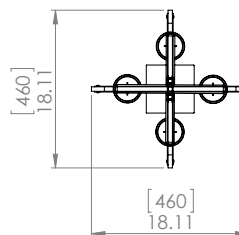

WARRANTY

5 Years Residential
20,000 Hours Commercial