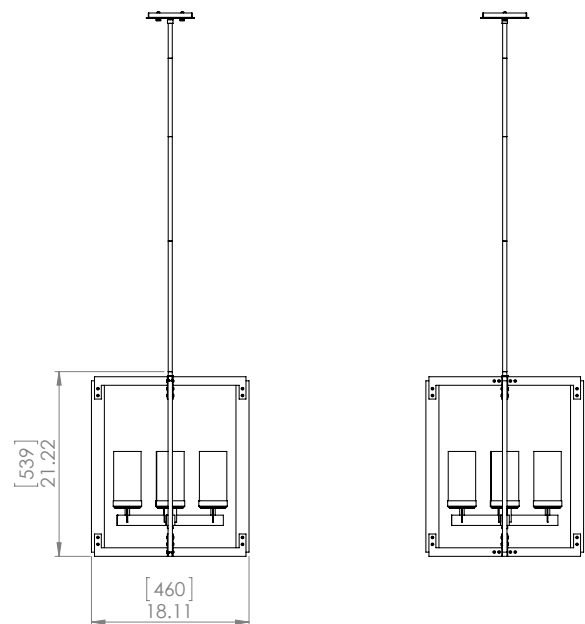

DIMENSIONS

Length / Ø: 18"
Width: 18"
Height: 21.25"
Depth: N/A"
Minimum Height: 22.75"
Maximum Height: 64.25"

LAMPING

Number of Sockets: 4
Wattage of Individual Socket: 70W
Socket Type: Medium Base (E26)
Socket Orientation: Up
Lamp Confinement: Semi Enclosed
Voltage: 120V
Dimmable: Yes
Bulbs Not Included

PIPE / CHAIN / CORD INFORMATION

Pipe/Chain Kit Included: Pipe Kit Available
Pipe Information: 40 (15 + 12 + 9 + 4) x 0.5 Inches Pipe Kit
Chain Information: N/A
Wire/Cord Information: 10 Ft
Max Sloped Ceiling Angle: N/A
**Conversion 19° to 45° : ASY0101+Finish (2 loops + 1 chain):
 For Additional Cost*