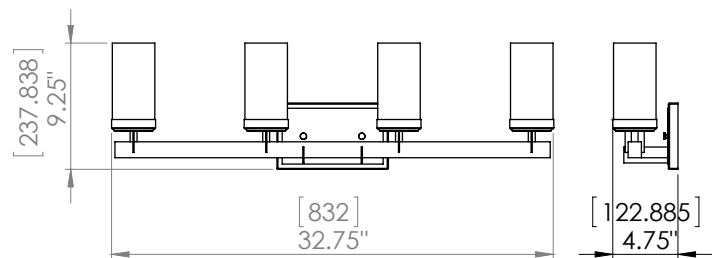

DIMENSIONS

Length / Ø: 32.75"**Width:** N/A"**Height:** 9.25"**Depth:** 4.75"**Minimum Height:** N/A"**Maximum Height:** N/A"

LAMPING

Number of Sockets: 4**Wattage of Individual Socket:** 70W**Socket Type:** Medium Base (E26)**Socket Orientation:** Up**Lamp Confinement:** Semi Enclosed**Voltage:** 120V**Dimmable:** Yes**Bulbs Not Included**

PIPE / CHAIN / CORD INFORMATION

Pipe/Chain Kit Included: Not Included**Pipe Information:** N/A**Chain Information:** N/A**Wire/Cord Information:** 8 Ft**Max Sloped Ceiling Angle:** N/A

*Conversion 19° to 45° : ASY0101+Finish (2 loops + 1 chain);
 For Additional Cost