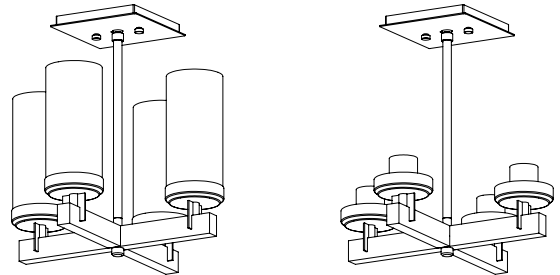

## DIMENSIONS

**Length / Ø:** 13"  
**Width:** 13"  
**Height:** 13.5"  
**Depth:** N/A"  
**Minimum Height:** N/A"  
**Maximum Height:** N/A"

## LAMPING

**Number of Sockets:** 4  
**Wattage of Individual Socket:** 70W  
**Socket Type:** Medium Base (E26)  
**Socket Orientation:** Up  
**Lamp Confinement:** Semi Enclosed  
**Voltage:** 120V  
**Dimmable:** Yes  
**Bulbs Not Included**

## PIPE / CHAIN / CORD INFORMATION

**Pipe/Chain Kit Included:** Not Included  
**Pipe Information:** N/A  
**Chain Information:** N/A  
**Wire/Cord Information:** 8 Ft  
**Max Sloped Ceiling Angle:** N/A  
*\*Conversion 19° to 45° : ASY0101+Finish (2 loops + 1 chain):  
For Additional Cost*