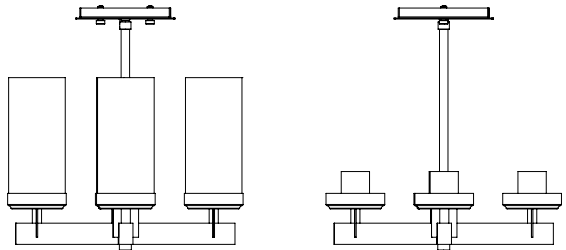

## DIMENSIONS

**Length / Ø:** 13"  
**Width:** 13"  
**Height:** 13.5"  
**Depth:** N/A"  
**Minimum Height:** N/A"  
**Maximum Height:** N/A"

## LAMPING

**Number of Sockets:** 4  
**Wattage of Individual Socket:** 70W  
**Socket Type:** Medium Base (E26)  
**Socket Orientation:** Up  
**Lamp Confinement:** Semi Enclosed  
**Voltage:** 120V  
**Dimmable:** Yes  
**Bulbs Not Included**

## PIPE / CHAIN / CORD INFORMATION

**Pipe/Chain Kit Included:** Not Included  
**Pipe Information:** N/A  
**Chain Information:** N/A  
**Wire/Cord Information:** 8 Ft  
**Max Sloped Ceiling Angle:** N/A  
*\*Conversion 19° to 45° : ASY0101+Finish (2 loops + 1 chain):  
For Additional Cost*