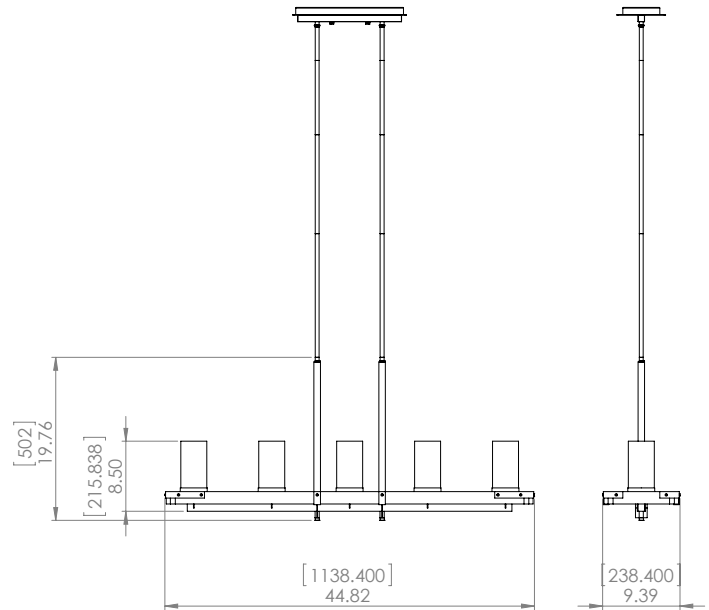

## DIMENSIONS

**Length / Ø:** 44.75"  
**Width:** 9.25"  
**Height:** 19.75"  
**Depth:** N/A"  
**Minimum Height:** 21.25"  
**Maximum Height:** 62.75"

## LAMPING

**Number of Sockets:** 5  
**Wattage of Individual Socket:** 70W  
**Socket Type:** Medium Base (E26)  
**Socket Orientation:** Up  
**Lamp Confinement:** Semi Enclosed  
**Voltage:** 120V  
**Dimmable:** Yes  
**Bulbs Not Included**

## PIPE / CHAIN / CORD INFORMATION

**Pipe/Chain Kit Included:** Pipe Kit Available  
**Pipe Information:** 40 (15 + 12 + 9 + 4) x 0.5 Inches Pipe Kit  
**Chain Information:** N/A  
**Wire/Cord Information:** 10 Ft  
**Max Sloped Ceiling Angle:** N/A  
*\*Conversion 19° to 45° : ASY0101+Finish (2 loops + 1 chain):  
 For Additional Cost*