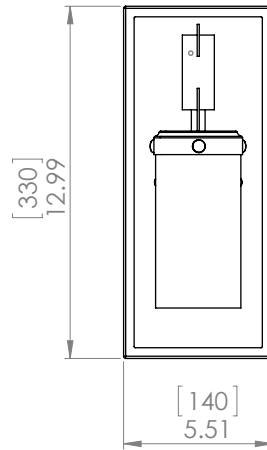

ADDITIONAL INFORMATION

Wall and Ceiling Mountable: No
Up and Down Mountable: N/A
Location Certification: Damp Location Certified
ADA Compliant: No