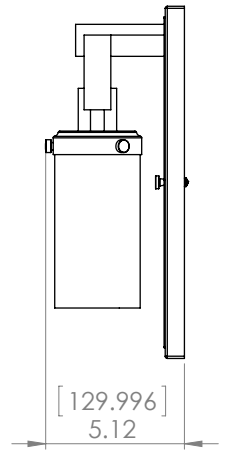

ADDITIONAL INFORMATION

Wall and Ceiling Mountable: No
Up and Down Mountable: N/A
Location Certification: Damp Location Certified
ADA Compliant: No