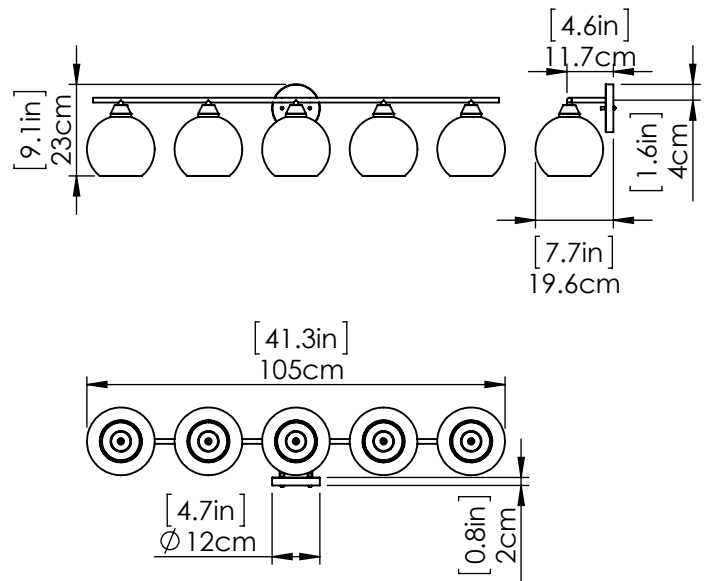

SKU | DVP34755

FINISH OPTIONS

Graphite with Clear Glass (GR-CL)
 Chrome with Clear Glass (CH-CL)
 Brass with Clear Glass (BR-CL)

DIMENSIONS

Length / Ø: 41.25"
Width: N/A"
Height: 9"
Depth: 7.75"
Minimum Height: 9"
Maximum Height: 9"

LAMPING

Number of Sockets: 5
Wattage of Individual Socket: 70W
Socket Type: Medium Base (E26)
Socket Orientation: Up and/or Down
Lamp Confinement: Semi Enclosed
Voltage: 120V
Dimmable: Yes
Bulbs Not Included

PIPE / CHAIN / CORD INFORMATION

Pipe/Chain Kit Included: Not Included
Pipe Information: N/A
Chain Information: N/A
Wire/Cord Information: 8 Inches
Max Sloped Ceiling Angle: N/A
**Conversion 19° to 45° : ASY0101+Finish (2 loops + 1 chain):
 For Additional Cost*