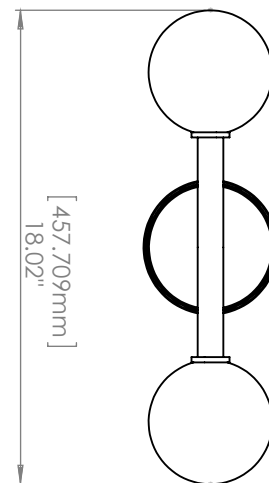

GLASS OPTIONS

OP