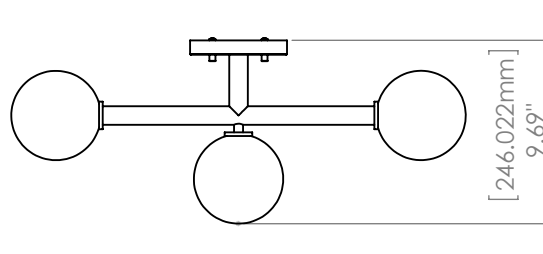

FINISH OPTIONS

CH+BN
GR