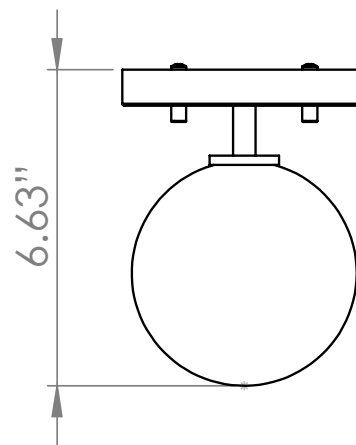

GLASS OPTIONS

OP