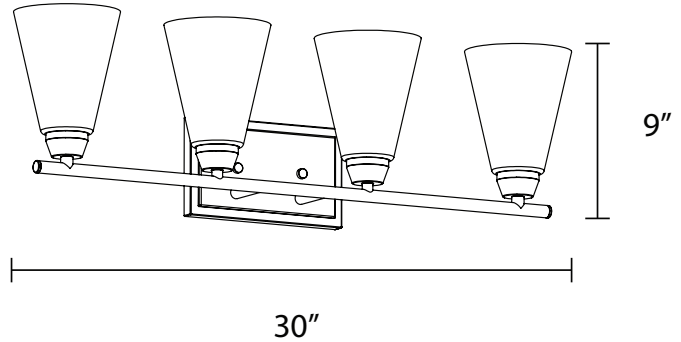

LOUISBOURG

| VANITY

SKU | DVP34344

FINISH OPTIONS

- Chrome with Clear Glass (CH-CL)
- Ebony with Clear Glass (EB-CL)
- Satin Nickel with Clear Glass (SN-CL)

DIMENSIONS

- Length / Ø:** 30"
- Width:** N/A"
- Height:** 8.75"
- Depth:** 5.75"
- Minimum Height:** N/A"
- Maximum Height:** N/A"

LAMPING

- Number of Sockets:** 4
- Wattage of Individual Socket:** 70W
- Socket Type:** Medium Base (E26)
- Socket Orientation:** Up and Down
- Lamp Confinement:** Semi Enclosed
- Voltage:** 120V
- Dimmable:** Yes
- Bulbs Not Included**

PIPE / CHAIN / CORD INFORMATION

- Pipe/Chain Kit Included:** Not Included
- Pipe Information:** N/A
- Chain Information:** N/A
- Wire/Cord Information:** 8 Inches
- Max Sloped Ceiling Angle:** N/A
- *Conversion 19° to 45° : ASY0101+Finish (2 loops + 1 chain); For Additional Cost*