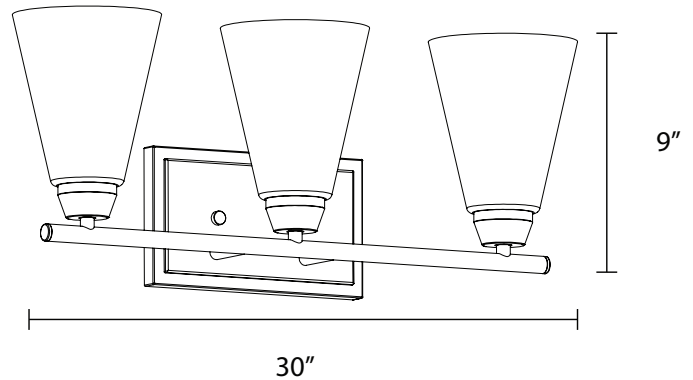

PIPE / CHAIN / CORD INFORMATION

Pipe/Chain Kit Included: Not Included
Pipe Information: N/A
Chain Information: N/A
Wire/Cord Information: 8 Inches
Max Sloped Ceiling Angle: N/A
**Conversion 19° to 45° : ASY0101+Finish (2 loops + 1 chain):
For Additional Cost*