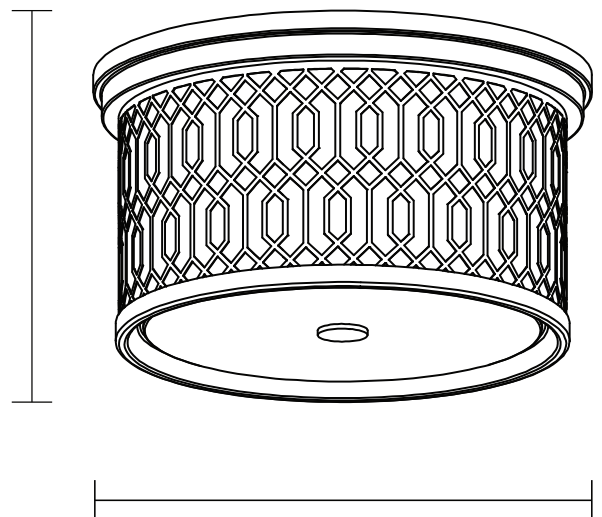

ADDITIONAL INFORMATION

No chain included. No pipe included.

6.5"