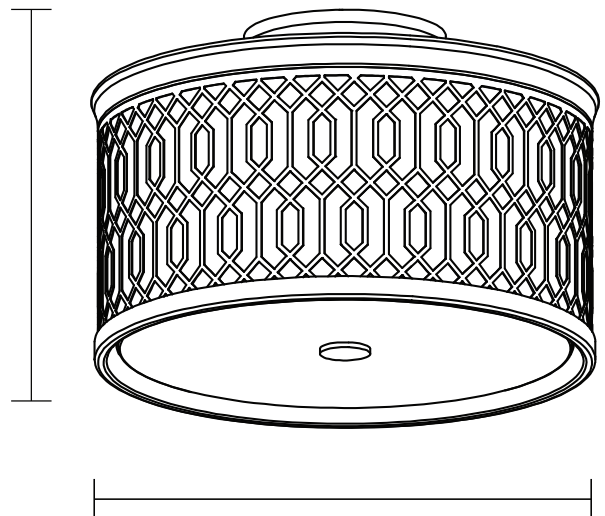

ADDITIONAL INFORMATION

No chain included. No pipe included.

6.5"