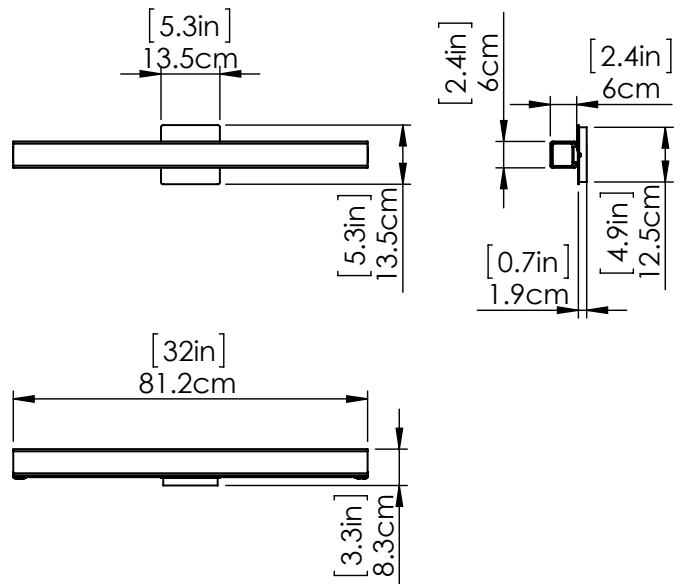

SKU | DVP33894

FINISH OPTIONS

Chrome with Half Opal Glass
Ebony with Half Opal Glass
Brass with Half Opal Glass

DIMENSIONS

Length / Ø: 32"
Width: N/A"
Height: 5"
Depth: 3.25"
Minimum Height: 5.25"
Maximum Height: 5"

INTEGRATED LED INFORMATION

Wattage: 32W
Initial Lumens: 1600
Colour Temperature: 3000K / 4000K / 5000K
CRI: 90+
Voltage: 120
Dimmable: Yes
Required Dimmer: ELV

PIPE / CHAIN / CORD INFORMATION

Pipe/Chain Kit Included: No
Pipe Information: No Pipe Included
Chain Information: No Chain Included
Wire/Cord Information: 8 Inches
Max Sloped Ceiling Angle: N/A
**Conversion 19° to 45°: ASY0101+Finish (2 loops + 1 chain):
For Additional Cost*