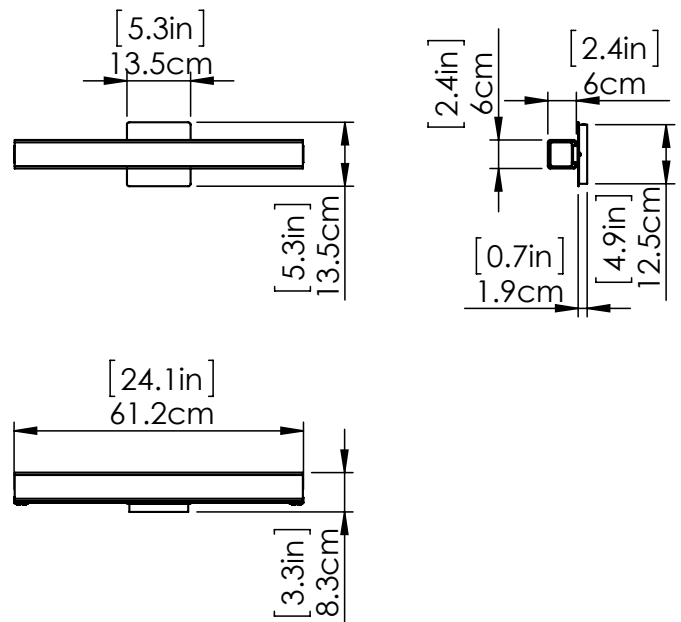

VENTURE CCT LED

| VANITY

SKU | DVP33893

FINISH OPTIONS

Chrome with Half Opal Glass
Ebony with Half Opal Glass
Brass with Half Opal Glass
Buffed Nickel with Half Opal Glass

DIMENSIONS

Length / Ø: 24"
Width: N/A"
Height: 5"
Depth: 3.25"
Minimum Height: 5.25"
Maximum Height: 5"

INTEGRATED LED INFORMATION

Wattage: 24W
Initial Lumens: 2400
Colour Temperature: 3000K / 4000K / 5000K
CRI: 90+
Voltage: 120
Dimmable: Yes
Required Dimmer: ELV

PIPE / CHAIN / CORD INFORMATION

Pipe/Chain Kit Included: No
Pipe Information: No Pipe Included
Chain Information: No Chain Included
Wire/Cord Information: 8 Inches
Max Sloped Ceiling Angle: N/A
**Conversion 19° to 45°: ASY0101+Finish (2 loops + 1 chain):
For Additional Cost*