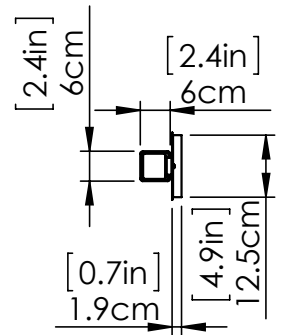

SKU | DVP33892

FINISH OPTIONS

Chrome with Half Opal Glass
Ebony with Half Opal Glass
Brass with Half Opal Glass

DIMENSIONS

Length / Ø: 18.25"
Width: N/A"
Height: 5"
Depth: 3.25"
Minimum Height: 5.25"
Maximum Height: 5"

INTEGRATED LED INFORMATION

Wattage: 16W
Initial Lumens: 1600
Colour Temperature: 3000K / 4000K / 5000K
CRI: 90+
Voltage: 120
Dimmable: Yes
Required Dimmer: ELV

PIPE / CHAIN / CORD INFORMATION

Pipe/Chain Kit Included: No
Pipe Information: No Pipe Included
Chain Information: No Chain Included
Wire/Cord Information: 8 Inches
Max Sloped Ceiling Angle: N/A
**Conversion 19° to 45° : ASY0101+Finish (2 loops + 1 chain):
For Additional Cost*