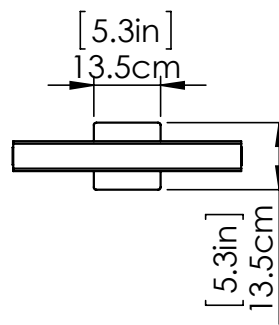

SKU | DVP33892

FINISH OPTIONS

Chrome with Half Opal Glass
Ebony with Half Opal Glass
Brass with Half Opal Glass

DIMENSIONS

Length / Ø: 18.25"
Width: N/A"
Height: 5"
Depth: 3.25"
Minimum Height: 5.25"
Maximum Height: 5"

INTEGRATED LED INFORMATION

Wattage: 16W
Initial Lumens: 1600
Colour Temperature: 3000K / 4000K / 5000K
CRI: 90+
Voltage: 120
Dimmable: Yes
Required Dimmer: ELV

PIPE / CHAIN / CORD INFORMATION

Pipe/Chain Kit Included: No
Pipe Information: No Pipe Included
Chain Information: No Chain Included
Wire/Cord Information: 8 Inches
Max Sloped Ceiling Angle: N/A
**Conversion 19° to 45° : ASY0101+Finish (2 loops + 1 chain):
For Additional Cost*