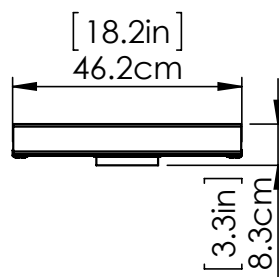

SKU | DVP33892

FINISH OPTIONS

Chrome with Half Opal Glass
Ebony with Half Opal Glass
Brass with Half Opal Glass

DIMENSIONS

Length / Ø: 18.25"
Width: N/A"
Height: 5"
Depth: 3.25"
Minimum Height: 5.25"
Maximum Height: 5"

INTEGRATED LED INFORMATION

Wattage: 16W
Initial Lumens: 1600
Colour Temperature: 3000K / 4000K / 5000K
CRI: 90+
Voltage: 120
Dimmable: Yes
Required Dimmer: ELV

PIPE / CHAIN / CORD INFORMATION

Pipe/Chain Kit Included: No
Pipe Information: No Pipe Included
Chain Information: No Chain Included
Wire/Cord Information: 8 Inches
Max Sloped Ceiling Angle: N/A
**Conversion 19° to 45° : ASY0101+Finish (2 loops + 1 chain):
For Additional Cost*