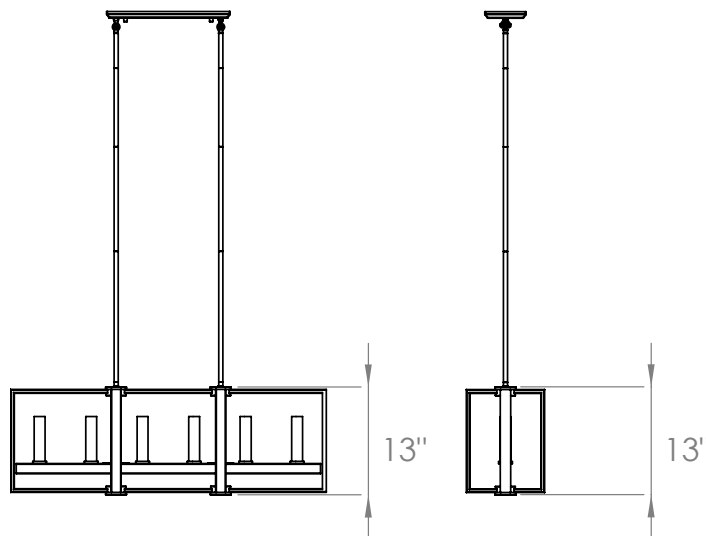

DIMENSIONS

Length / Ø: 36.25"
Width: 9"
Height: 13"
Depth: N/A"
Minimum Height: 14.5"
Maximum Height: 44.5"

LAMPING

Number of Sockets: 6
Wattage of Individual Socket: 40W
Socket Type: Candelabra (E12)
Socket Orientation: Up
Lamp Confinement: Semi Enclosed
Voltage: 120V
Dimmable: Yes
Bulbs Not Included

PIPE / CHAIN / CORD INFORMATION

Pipe/Chain Kit Included: Pipe Kit Available
Pipe Information: 40 (15 + 12 + 9 + 4) x 0.5 Inches Pipe Kit
Chain Information: N/A
Wire/Cord Information: 10 Ft
Max Sloped Ceiling Angle: N/A
**Conversion 19° to 45° : ASY0101+Finish (2 loops + 1 chain);
For Additional Cost*