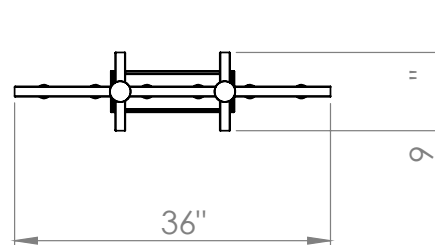

WARRANTY

5 Years Residential
20,000 Hours Commercial