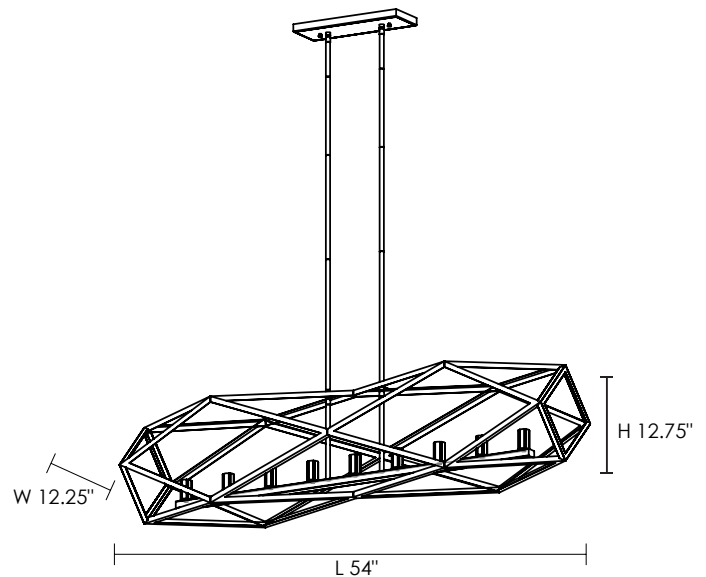

POLYGON

| LINEAR

SKU | DVP29504

FINISH OPTIONS

Chrome and Graphite (CH+GR)
Satin Nickel and Graphite (SN+GR)

DIMENSIONS

Length / Ø: 54"
Width: 12.25"
Height: 12.75"
Depth: N/A"
Minimum Height: 14.25"
Maximum Height: 54.25"

LAMPING

Number of Sockets: 9
Wattage of Individual Socket: 40W
Socket Type: Candelabra (E12)
Socket Orientation: Up
Lamp Confinement: Fully Open
Voltage: 120V
Dimmable: Yes
Bulbs Not Included

PIPE / CHAIN / CORD INFORMATION

Pipe/Chain Kit Included: Pipe Kit Available
Pipe Information: 40 (15 + 12 + 9 + 4) x 0.5 Inches Pipe Kit
Chain Information: N/A
Wire/Cord Information: 10 Ft
Max Sloped Ceiling Angle: N/A
**Conversion 19° to 45° : ASY0101+Finish (2 loops + 1 chain):
For Additional Cost*