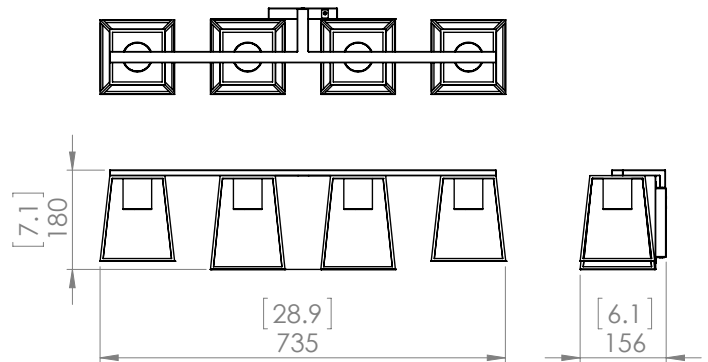

CAPE BRETON

| VANITY

SKU | DVP29044

FINISH OPTIONS

Buffed Nickel and Graphite (BN+GR)
Multiple Finishes and Ebony (MF+EB)

DIMENSIONS

Length / Ø: 29"
Width: N/A"
Height: 7"
Depth: 6.25"
Minimum Height: 8.5"
Maximum Height: 8.5"

LAMPING

Number of Sockets: 4
Wattage of Individual Socket: 70W
Socket Type: Medium Base (E26)
Socket Orientation: Down
Lamp Confinement: Mostly Open
Voltage: 120V
Dimmable: Yes
Bulbs Not Included

PIPE / CHAIN / CORD INFORMATION

Pipe/Chain Kit Included: Not Included
Pipe Information: N/A
Chain Information: N/A
Wire/Cord Information: 8 Inches
Max Sloped Ceiling Angle: N/A
**Conversion 19° to 45° : ASY0101+Finish (2 loops + 1 chain):
For Additional Cost*