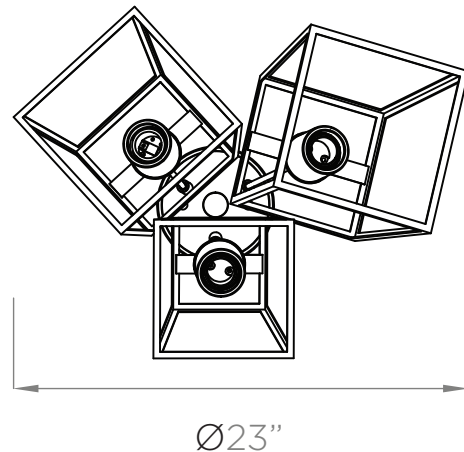

CAPE BRETON

| SEMI-FLUSH MOUNT

DVI
LIGHTING

SKU | DVP29011

FINISH OPTIONS

Multiple Finishes and Ebony (MF+EB)

DIMENSIONS

Length / Ø: 23"

Pipe Information: N/A

Chain Information: N/A

Wire/Cord Information: N/A

Max Sloped Ceiling Angle: N/A

**Conversion 19° to 45°: ASY0101+Finish (2 loops + 1 chain):
For Additional Cost*

ADDITIONAL INFORMATION

Wall and Ceiling Mountable: No

Up and Down Mountable: N/A

Location Certification: Dry Locations Only

ADA Compliant: No

This fixture is also available in a smaller size with candelabra bulb base.

SKU Code: DVP29011BN/GR

Dimensions: Ø 17" x H 17¾"

WARRANTY

5 Years Residential

20,000 Hours Commercial