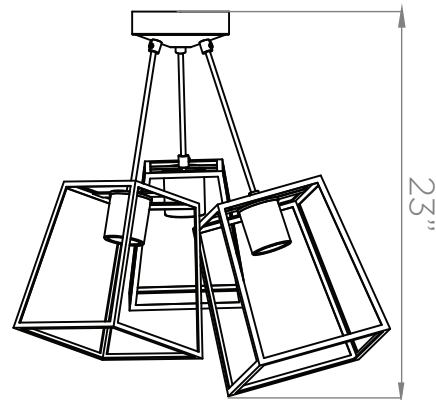

CAPE BRETON

| SEMI-FLUSH MOUNT

DVI
LIGHTING

SKU | DVP29011

FINISH OPTIONS

Multiple Finishes and Ebony (MF+EB)

DIMENSIONS

Length / Ø: 23"

Width: N/A"

Height: 23"

Depth: N/A"

Minimum Height: N/A"

Maximum Height: N/A"

LAMPING

Number of Sockets: 3

Wattage of Individual Socket: 60W

Socket Type: Medium Base (E26)

Socket Orientation: Down

Lamp Confinement: Fully Open

Voltage: 120V

Dimmable: Yes

Bulbs Not Included

PIPE / CHAIN / CORD INFORMATION

Pipe/Chain Kit Included: Not Included

Pipe Information: N/A

Chain Information: N/A

Wire/Cord Information: N/A

Max Sloped Ceiling Angle: N/A

**Conversion 19° to 45°: ASY0101+Finish (2 loops + 1 chain):
For Additional Cost*

ADDITIONAL INFORMATION