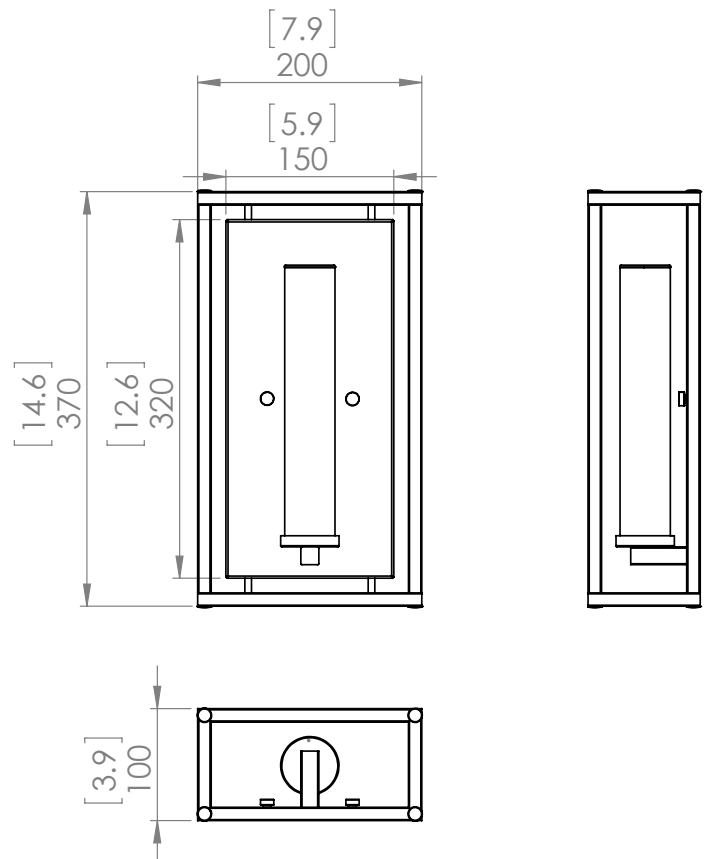

DIMENSIONS

Length / Ø: 6.25"
Width: 4"
Height: 14.5"
Depth: N/A"
Minimum Height: N/A"
Maximum Height: N/A"

LAMPING

Number of Sockets: 1
Wattage of Individual Socket: 100W
Socket Type: Medium Base (T10)
Socket Orientation: Up and Down
Lamp Confinement: Semi Enclosed
Voltage: 120V
Dimmable: Yes
Bulbs Not Included

PIPE / CHAIN / CORD INFORMATION

Pipe/Chain Kit Included: Not Included
Pipe Information: N/A
Chain Information: N/A
Wire/Cord Information: N/A
Max Sloped Ceiling Angle: N/A
**Conversion 19° to 45° : ASY0101+Finish (2 loops + 1 chain):
For Additional Cost*