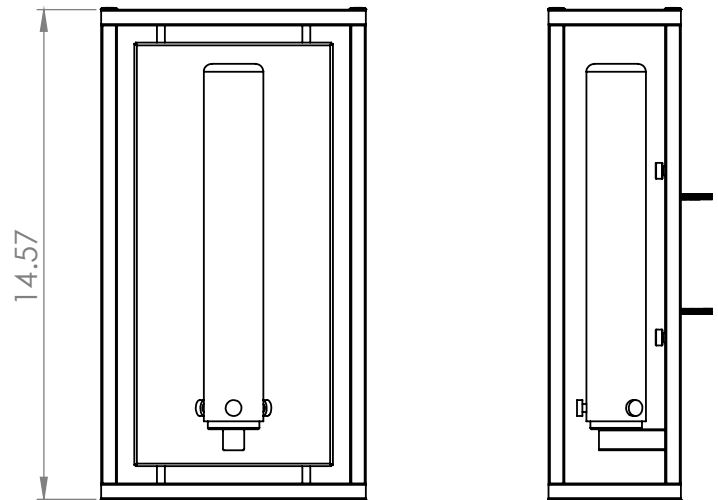

WARRANTY

5 Years Residential

20,000 Hours Commercial