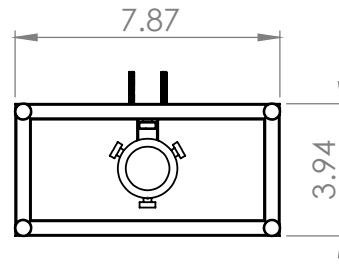

PIPE / CHAIN / CORD INFORMATION

Pipe/Chain Kit Included: Not Included

Pipe Information: N/A

Chain Information: N/A

Wire/Cord Information: N/A

Max Sloped Ceiling Angle: N/A

**Conversion 19° to 45° : ASY0101+Finish (2 loops + 1 chain);
For Additional Cost*

ADDITIONAL INFORMATION

Wall and Ceiling Mountable: No

Up and Down Mountable: N/A

Location Certification: Wet Location Certified

ADA Compliant: No