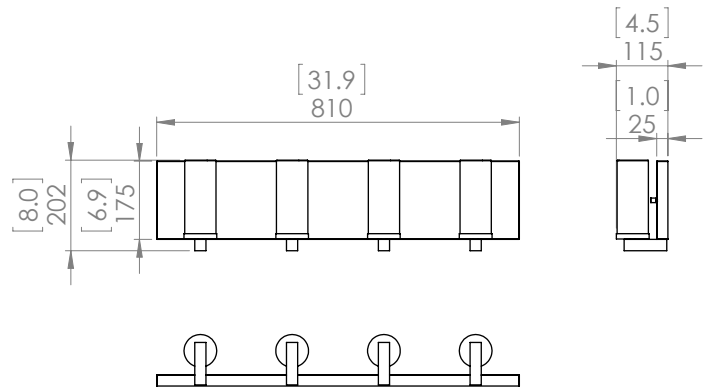

DIMENSIONS

Length / Ø: N/A"
Width: 32"
Height: 8"
Depth: 4.75"
Minimum Height: N/A"
Maximum Height: N/A"

LAMPING

Number of Sockets: 4
Wattage of Individual Socket: 70W
Socket Type: Medium Base (E26)
Socket Orientation: Up
Lamp Confinement: Semi Enclosed
Voltage: 120V
Dimmable: Yes
Bulbs Not Included

PIPE / CHAIN / CORD INFORMATION

Pipe/Chain Kit Included: Not Included
Pipe Information: N/A
Chain Information: N/A
Wire/Cord Information: 8 Inches
Max Sloped Ceiling Angle: N/A
**Conversion 19° to 45° : ASY0101+Finish (2 loops + 1 chain):
For Additional Cost*