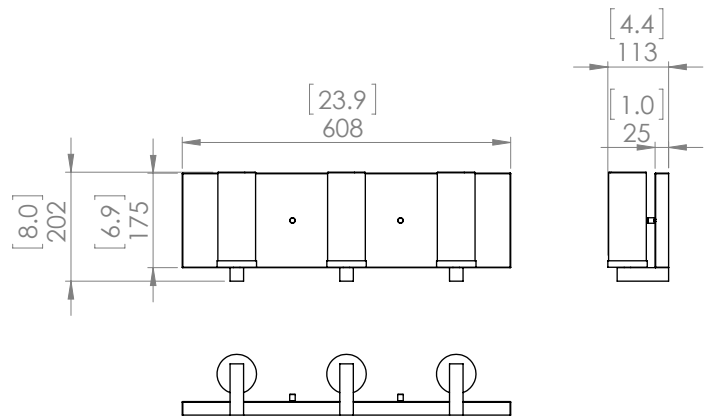

DIMENSIONS

Length / Ø: N/A"
Width: 24"
Height: 8"
Depth: 4.75"
Minimum Height: N/A"
Maximum Height: N/A"

LAMPING

Number of Sockets: 3
Wattage of Individual Socket: 70W
Socket Type: Medium Base (E26)
Socket Orientation: Up
Lamp Confinement: Semi Enclosed
Voltage: 120V
Dimmable: Yes
Bulbs Not Included

PIPE / CHAIN / CORD INFORMATION

Pipe/Chain Kit Included: Not Included
Pipe Information: N/A
Chain Information: N/A
Wire/Cord Information: 8 Inches
Max Sloped Ceiling Angle: N/A
**Conversion 19° to 45° : ASY0101+Finish (2 loops + 1 chain):
For Additional Cost*