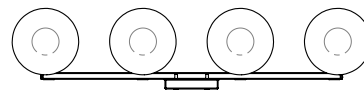

WARRANTY

- 5 Years Residential
- 20,000 Hours Commercial