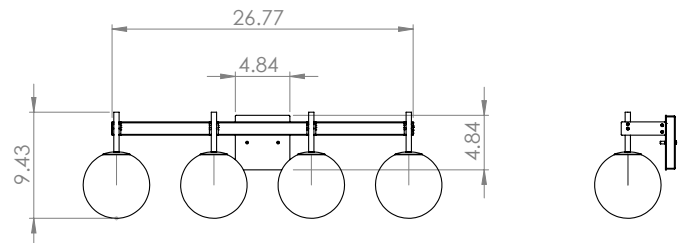

## DIMENSIONS

- Length / Ø:** 26"
- Width:** 6"
- Height:** 10.25"
- Depth:** N/A"
- Minimum Height:** N/A"
- Maximum Height:** N/A"

## LAMPING

- Number of Sockets:** 4
- Wattage of Individual Socket:** 25W
- Socket Type:** G9
- Socket Orientation:** Down
- Lamp Confinement:** Fully Enclosed
- Voltage:** 120V
- Dimmable:** Yes
- Bulbs Not Included**

## PIPE / CHAIN / CORD INFORMATION

- Pipe/Chain Kit Included:** Not Included
- Pipe Information:** N/A
- Chain Information:** N/A
- Wire/Cord Information:** 8 Inches
- Max Sloped Ceiling Angle:** N/A
- \*Conversion 19° to 45° : ASY0101+Finish (2 loops + 1 chain):  
For Additional Cost*