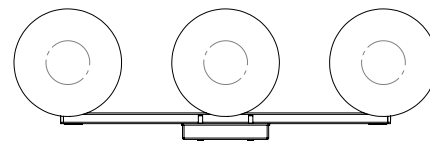

## DIMENSIONS

**Length / Ø:** 23.25"  
**Width:** 6"  
**Height:** 10.25"  
**Depth:** N/A"  
**Minimum Height:** N/A"  
**Maximum Height:** N/A"

## LAMPING

**Number of Sockets:** 3  
**Wattage of Individual Socket:** 25W  
**Socket Type:** G9  
**Socket Orientation:** Down  
**Lamp Confinement:** Fully Enclosed  
**Voltage:** 120V  
**Dimmable:** Yes  
**Bulbs Not Included**

## PIPE / CHAIN / CORD INFORMATION

**Pipe/Chain Kit Included:** Not Included  
**Pipe Information:** N/A  
**Chain Information:** N/A  
**Wire/Cord Information:** 8 Inches  
**Max Sloped Ceiling Angle:** N/A  
*\*Conversion 19° to 45° : ASY0101+Finish (2 loops + 1 chain):  
For Additional Cost*