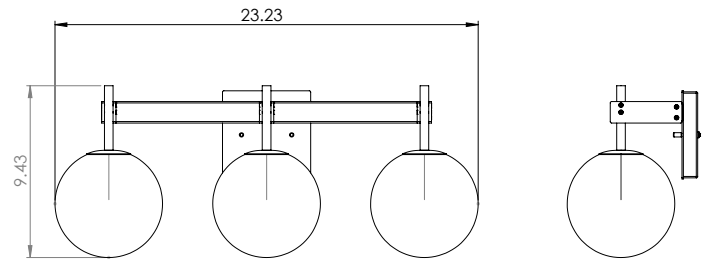

## DIMENSIONS

**Length / Ø:** 23.25"  
**Width:** 6"  
**Height:** 10.25"  
**Depth:** N/A"  
**Minimum Height:** N/A"  
**Maximum Height:** N/A"

## LAMPING

**Number of Sockets:** 3  
**Wattage of Individual Socket:** 25W  
**Socket Type:** G9  
**Socket Orientation:** Down  
**Lamp Confinement:** Fully Enclosed  
**Voltage:** 120V  
**Dimmable:** Yes  
**Bulbs Not Included**

## PIPE / CHAIN / CORD INFORMATION

**Pipe/Chain Kit Included:** Not Included  
**Pipe Information:** N/A  
**Chain Information:** N/A  
**Wire/Cord Information:** 8 Inches  
**Max Sloped Ceiling Angle:** N/A  
*\*Conversion 19° to 45° : ASY0101+Finish (2 loops + 1 chain):  
For Additional Cost*