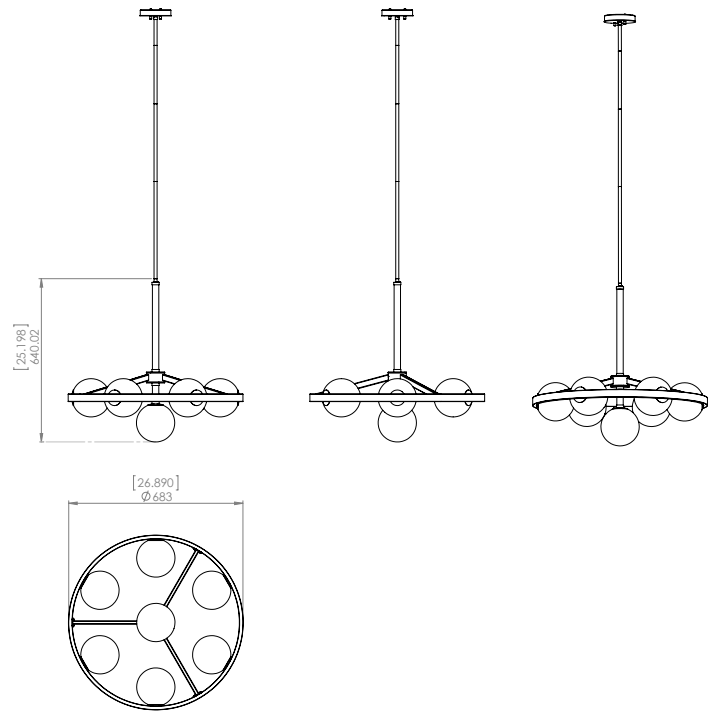

## DIMENSIONS

- Length / Ø:** 27"
- Width:** N/A"
- Height:** 25.25"
- Depth:** N/A"
- Minimum Height:** 26.75"
- Maximum Height:** 66.75"

## LAMPING

- Number of Sockets:** 7
- Wattage of Individual Socket:** 25W
- Socket Type:** G9
- Socket Orientation:** Multidirectional
- Lamp Confinement:** Fully Enclosed
- Voltage:** 120V
- Dimmable:** Yes
- Bulbs Not Included**

## PIPE / CHAIN / CORD INFORMATION

- Pipe/Chain Kit Included:** Pipe Kit Available
- Pipe Information:** 40 (15 + 12 + 9 + 4) x 0.5 Inches Pipe Kit
- Chain Information:** N/A
- Wire/Cord Information:** 10 Ft
- Max Sloped Ceiling Angle:** Hang-Straight 19 Degrees
- \*Conversion 19° to 45° : ASY0101+Finish (2 loops + 1 chain); For Additional Cost*