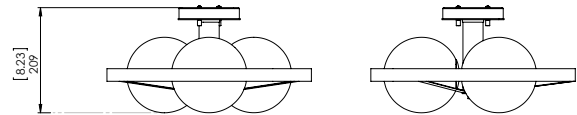

DIMENSIONS

- Length / Ø:** 16"
- Width:** N/A"
- Height:** 8.25"
- Depth:** N/A"
- Minimum Height:** N/A"
- Maximum Height:** N/A"

LAMPING

- Number of Sockets:** 3
- Wattage of Individual Socket:** 25W
- Socket Type:** G9
- Socket Orientation:** Sideways
- Lamp Confinement:** Fully Enclosed
- Voltage:** 120V
- Dimmable:** Yes
- Bulbs Not Included**

PIPE / CHAIN / CORD INFORMATION

- Pipe/Chain Kit Included:** Not Included
- Pipe Information:** N/A
- Chain Information:** N/A
- Wire/Cord Information:** 8 Inches
- Max Sloped Ceiling Angle:** N/A
- *Conversion 19° to 45° : ASY0101+Finish (2 loops + 1 chain):
For Additional Cost*