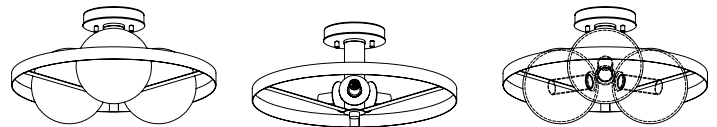

COURCELETTE

| SEMI-FLUSH MOUNT

SKU | DVP27011

FINISH OPTIONS

- Chrome with Clear Glass (CH-CL)
- Graphite with Clear Glass (GR-CL)
- Graphite with Smoke Glass (GR-SM)
- Venetian Brass with Clear Glass (VBR-CL)

DIMENSIONS

- Length / Ø:** 16"
- Width:** N/A"
- Height:** 8.25"
- Depth:** N/A"
- Minimum Height:** N/A"
- Maximum Height:** N/A"

LAMPING

- Number of Sockets:** 3
- Wattage of Individual Socket:** 25W
- Socket Type:** G9
- Socket Orientation:** Sideways
- Lamp Confinement:** Fully Enclosed
- Voltage:** 120V
- Dimmable:** Yes
- Bulbs Not Included**

PIPE / CHAIN / CORD INFORMATION

- Pipe/Chain Kit Included:** Not Included
- Pipe Information:** N/A
- Chain Information:** N/A
- Wire/Cord Information:** 8 Inches
- Max Sloped Ceiling Angle:** N/A
- *Conversion 19° to 45° : ASY0101+Finish (2 loops + 1 chain):
For Additional Cost*