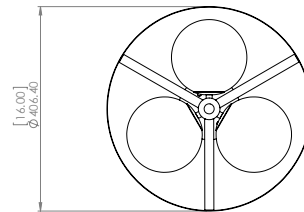

DIMENSIONS

- Length / Ø:** 16"
- Width:** N/A"
- Height:** 8.25"
- Depth:** N/A"
- Minimum Height:** N/A"
- Maximum Height:** N/A"

LAMPING

- Number of Sockets:** 3
- Wattage of Individual Socket:** 25W
- Socket Type:** G9
- Socket Orientation:** Sideways
- Lamp Confinement:** Fully Enclosed
- Voltage:** 120V
- Dimmable:** Yes
- Bulbs Not Included**

PIPE / CHAIN / CORD INFORMATION

- Pipe/Chain Kit Included:** Not Included
- Pipe Information:** N/A
- Chain Information:** N/A
- Wire/Cord Information:** 8 Inches
- Max Sloped Ceiling Angle:** N/A
- *Conversion 19° to 45° : ASY0101+Finish (2 loops + 1 chain):
For Additional Cost*