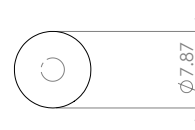

WARRANTY

- 5 Years Residential
- 20,000 Hours Commercial