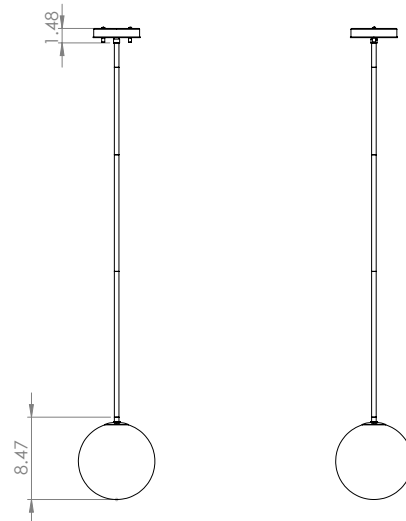

- Length / Ø:** 8"
- Width:** N/A"
- Height:** 8.75"
- Depth:** N/A"
- Minimum Height:** 10.25"
- Maximum Height:** 50.25"

LAMPING

- Number of Sockets:** 1
- Wattage of Individual Socket:** 25W
- Socket Type:** G9
- Socket Orientation:** Down
- Lamp Confinement:** Fully Enclosed
- Voltage:** 120V
- Dimmable:** Yes
- Bulbs Not Included**

PIPE / CHAIN / CORD INFORMATION

- Pipe/Chain Kit Included:** Pipe Kit Available
- Pipe Information:** 40 (15 + 12 + 9 + 4) x 0.5 Inches Pipe Kit
- Chain Information:** N/A
- Wire/Cord Information:** 10 Ft
- Max Sloped Ceiling Angle:** Hang-Straight 19 Degrees
- *Conversion 19° to 45° : ASY0101+Finish (2 loops + 1 chain); For Additional Cost*