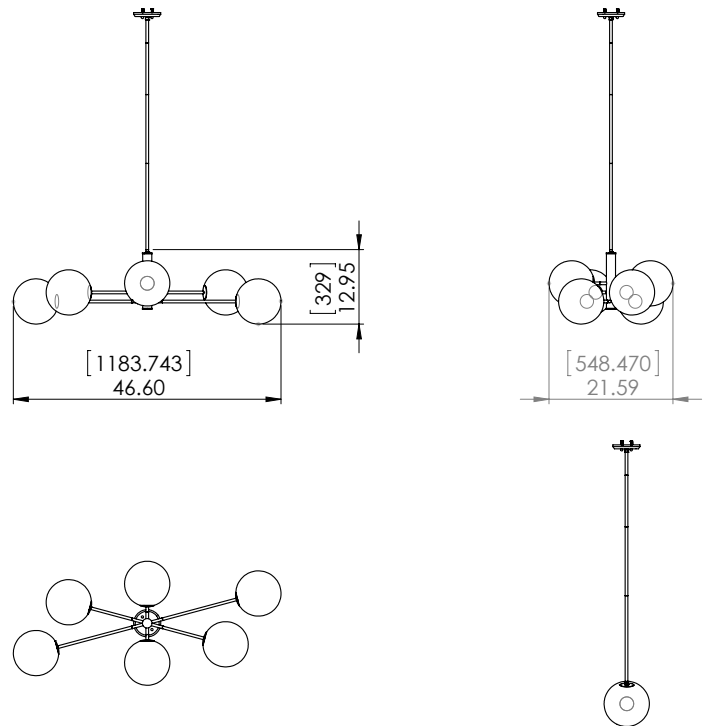

COURCELETTE

| LINEAR

SKU | DVP27002

FINISH OPTIONS

- Chrome with Clear Glass (CH-CL)
- Graphite with Clear Glass (GR-CL)
- Graphite with Smoke Glass (GR-SM)
- Venetian Brass with Clear Glass (VBR-CL)

DIMENSIONS

- Length / Ø:** 47"
- Width:** 21.75"
- Height:** 13"
- Depth:** N/A"
- Minimum Height:** 14.5"
- Maximum Height:** 54.5"

LAMPING

- Number of Sockets:** 6
- Wattage of Individual Socket:** 25W
- Socket Type:** G9
- Socket Orientation:** Sideways
- Lamp Confinement:** Fully Enclosed
- Voltage:** 120V
- Dimmable:** Yes
- Bulbs Not Included**

PIPE / CHAIN / CORD INFORMATION

- Pipe/Chain Kit Included:** Pipe Kit Available
- Pipe Information:** 40 (15 + 12 + 9 + 4) x 0.5 Inches Pipe Kit
- Chain Information:** N/A
- Wire/Cord Information:** 10 Ft
- Max Sloped Ceiling Angle:** Hang-Straight 19 Degrees
- *Conversion 19° to 45° : ASY0101+Finish (2 loops + 1 chain); For Additional Cost*