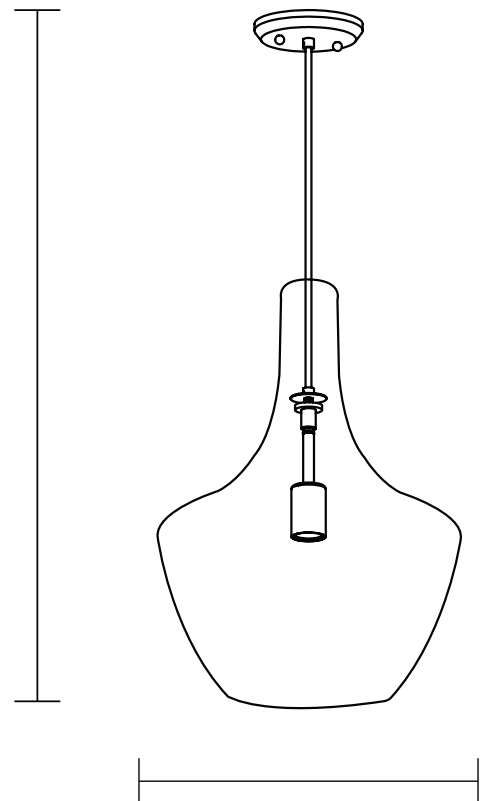

ST. JULIAN

| PENDANT

SKU | DVP25810

FINISH OPTIONS

Brass with Clear Glass (BR-CL)
Chrome with Clear Glass (CH-CL)
Graphite with Clear Glass (GR-CL)

DIMENSIONS

Length / Ø: 12"
Width: N/A"
Height: 17.5"
Depth: N/A"
Minimum Height: 19"
Maximum Height: 60.5"

LAMPING

Number of Sockets: 1
Wattage of Individual Socket: 60W
Socket Type: Medium Base (E26)
Socket Orientation: Down
Lamp Confinement: Semi Enclosed
Voltage: 120V
Dimmable: Yes
Bulbs Not Included

PIPE / CHAIN / CORD INFORMATION

Pipe/Chain Kit Included: Pipe Kit Available
Pipe Information: 40 (15 + 12 + 9 + 4) x 0.5 Inches Pipe Kit
Chain Information: N/A
Wire/Cord Information: 10 Ft
Max Sloped Ceiling Angle: Hang-Straight 19 Degrees
**Conversion 19° to 45° : ASY0101+Finish (2 loops + 1 chain);
For Additional Cost*

ADDITIONAL INFORMATION

Wall and Ceiling Mountable: No
Up and Down Mountable: N/A
Location Certification: Dry Locations Only
ADA Compliant: No

WARRANTY

5 Years Residential
20,000 Hours Commercial

60.5"

Ø 12"