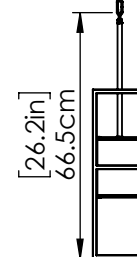

Height: 26.25"

Depth: 6.75"

Minimum Height: 32.75"

Maximum Height: 44.75"

LAMPING

Number of Sockets: 1

Wattage of Individual Socket: 25W

Socket Type: Gu10

Socket Orientation: Down

Lamp Confinement: Fully Enclosed

Voltage: 120V

Dimmable: Yes

Bulbs Not Included

PIPE / CHAIN / CORD INFORMATION

Pipe/Chain Kit Included: Chain Kit Available

Pipe Information: N/A

Chain Information: 36 x 0.15 Inches of Standard Duty Chain

Wire/Cord Information: 120 in

Max Sloped Ceiling Angle:

**Conversion 19° to 45° : ASY0101+Finish (2 loops + 1 chain):*

For Additional Cost

ADDITIONAL INFORMATION