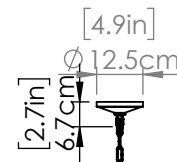

Height: 26.25"

Depth: 6.75"

Minimum Height: 32.75"

Maximum Height: 44.75"

LAMPING

Number of Sockets: 1

Wattage of Individual Socket: 25W

Socket Type: Gu10

Socket Orientation: Down

Lamp Confinement: Fully Enclosed

Voltage: 120V

Dimmable: Yes

Bulbs Not Included

PIPE / CHAIN / CORD INFORMATION

Pipe/Chain Kit Included: Chain Kit Available

Pipe Information: N/A

Chain Information: 36 x 0.15 Inches of Standard Duty Chain

Wire/Cord Information: 120 in

Max Sloped Ceiling Angle:

**Conversion 19° to 45° : ASY0101+Finish (2 loops + 1 chain):*

For Additional Cost

ADDITIONAL INFORMATION