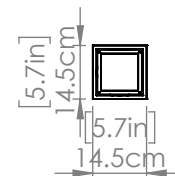

Height: 26.25"

Depth: 6.75"

Minimum Height: 32.75"

Maximum Height: 44.75"

LAMPING

Number of Sockets: 1

Wattage of Individual Socket: 25W

Socket Type: Gu10

Chain Information: 36 x 0.15 Inches of Standard Duty Chain

Wire/Cord Information: 120 in

Max Sloped Ceiling Angle:

**Conversion 19° to 45° : ASY0101+Finish (2 loops + 1 chain):*

For Additional Cost

ADDITIONAL INFORMATION