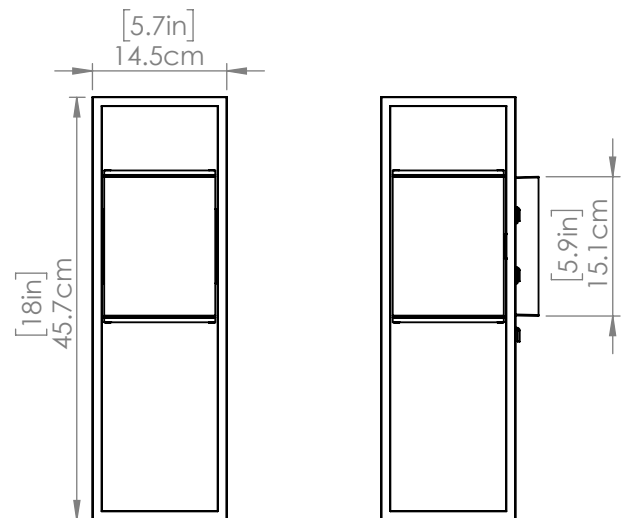

PIPE / CHAIN / CORD INFORMATION

Pipe/Chain Kit Included: Not Included

Pipe Information: N/A

Chain Information: N/A

Wire/Cord Information: 8 in

Max Sloped Ceiling Angle:

*Conversion 19° to 45° : ASY0101+Finish (2 loops + 1 chain):

For Additional Cost