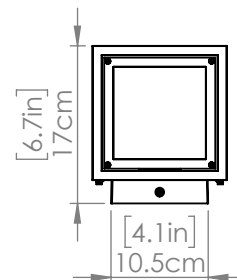

Height: 18"

Depth: 6.75"

Minimum Height: 18"

Maximum Height: N/A"

LAMPING

Number of Sockets: 2

Wattage of Individual Socket: 25W

Socket Type: GU10

Chain Information: N/A

Wire/Cord Information: 8 in

Max Sloped Ceiling Angle:

**Conversion 19° to 45° : ASY0101+Finish (2 loops + 1 chain):*

For Additional Cost

ADDITIONAL INFORMATION

Wall and Ceiling Mountable: No