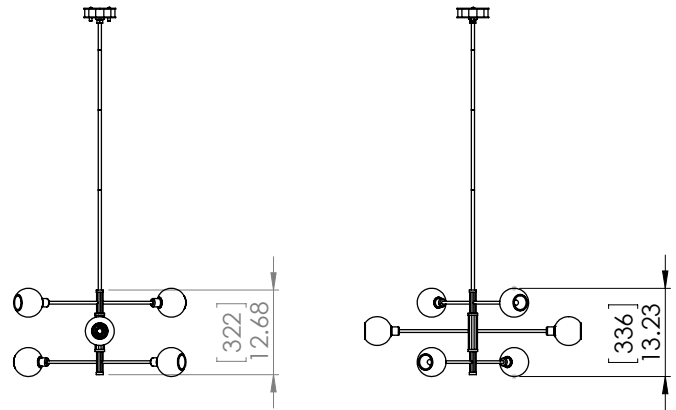

OCEAN DRIVE

| LINEAR

SKU | DVP20802

FINISH OPTIONS

Satin Nickel and Chrome with Clear Glass (SN+CH-CL)
Satin Nickel and Graphite with Clear Glass (SN+GR-CL)
Venetian Brass and Graphite with Clear Glass (VBR+GR-CL)

DIMENSIONS

Length / Ø: 39"
Width: 18"
Height: 10.25"
Depth: N/A"
Minimum Height: 11.75"
Maximum Height: 51.75"

LAMPING

Number of Sockets: 6
Wattage of Individual Socket: 60W
Socket Type: Candelabra (E12)
Socket Orientation: Sideways
Lamp Confinement: Semi Enclosed
Voltage: 120V
Dimmable: Yes
Bulbs Not Included

PIPE / CHAIN / CORD INFORMATION

Pipe/Chain Kit Included: Pipe Kit Available
Pipe Information: 40 (15 + 12 + 9 + 4) x 0.5 Inches Pipe Kit
Chain Information: N/A
Wire/Cord Information: 10 Ft
Max Sloped Ceiling Angle: Swivel 45 Degrees
**Conversion 19° to 45° : ASY0101+Finish (2 loops + 1 chain):
For Additional Cost*