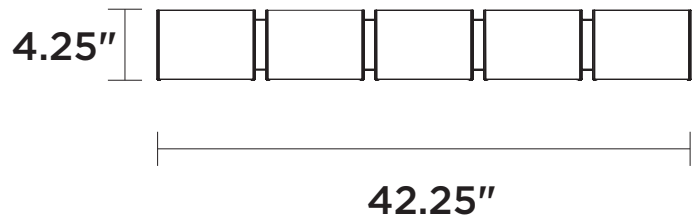

ADDITIONAL INFORMATION

Wall and Ceiling Mountable: No
Up and Down Mountable: No
Location Certification: Dry Locations Only
ADA Compliant: No

WARRANTY

5 Years Residential
20,000 Hours Commercial