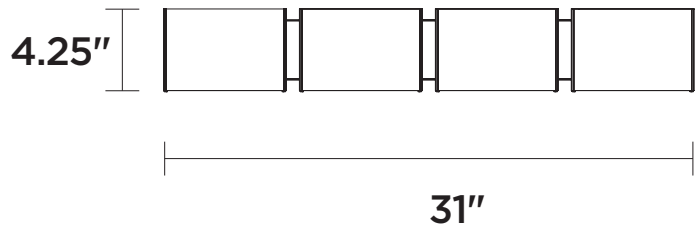

ADDITIONAL INFORMATION

Wall and Ceiling Mountable: No
Up and Down Mountable: No
Location Certification: Dry Locations Only
ADA Compliant: No

WARRANTY

5 Years Residential
20,000 Hours Commercial