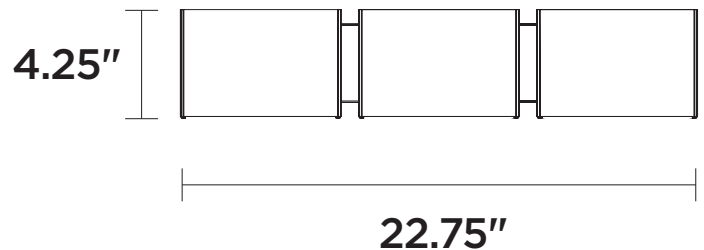

ADDITIONAL INFORMATION

Wall and Ceiling Mountable: No
Up and Down Mountable: Yes
Location Certification: Dry Locations Only
ADA Compliant: No

WARRANTY

5 Years Residential
20,000 Hours Commercial