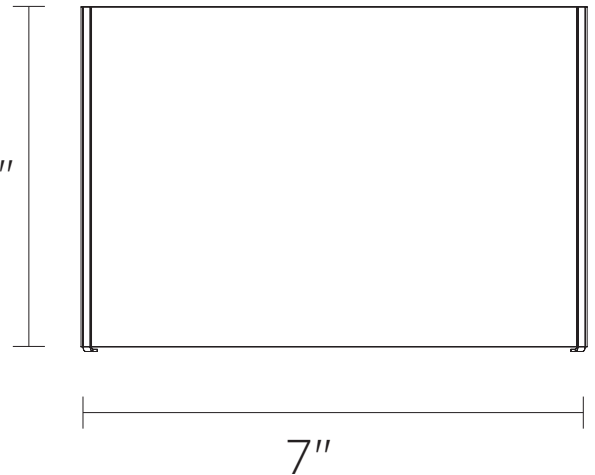

PIPE / CHAIN / CORD INFORMATION

Pipe/Chain Kit Included: Not Included
Pipe Information: N/A
Chain Information: N/A
Wire/Cord Information: 8 Inches
Max Sloped Ceiling Angle: N/A

4.25"