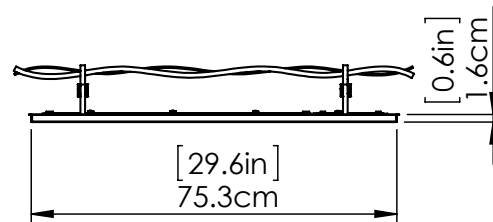

WARRANTY

- 5 Years Residential
- 20,000 Hours Commercial