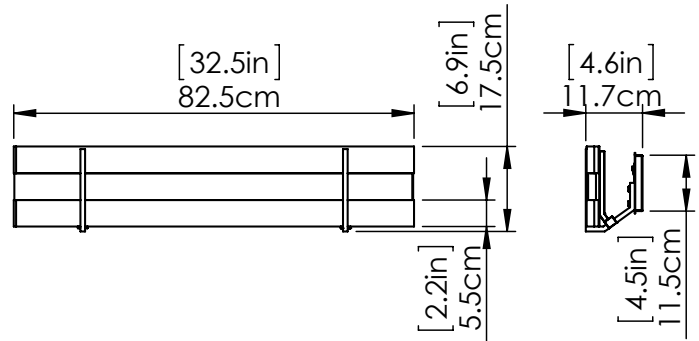

TIDES CCT LED

| VANITY

SKU | DVP15794

FINISH OPTIONS

- Ebony with Silk Screened White Glass
- Chrome with Silk Screened White Glass
- Venetian Brass with Silk Screened White Glass

DIMENSIONS

- Length / Ø:** 32.5"
- Width:** N/A"
- Height:** 7"
- Depth:** 4.5"
- Minimum Height:** 7"
- Maximum Height:** 7"

INTEGRATED LED INFORMATION

- Wattage:** 32W
- Initial Lumens:** 3200
- Colour Temperature:** 3000K / 4000K / 5000K
- CRI:** 90+
- Voltage:** 120
- Dimmable:** Yes
- Required Dimmer:** ELV

PIPE / CHAIN / CORD INFORMATION

- Pipe/Chain Kit Included:** No
- Pipe Information:** No Pipe Included
- Chain Information:** No Chain Included
- Wire/Cord Information:** 8 Inches
- Max Sloped Ceiling Angle:** N/A
- *Conversion 19° to 45°: ASY0101+Finish (2 loops + 1 chain):
For Additional Cost*