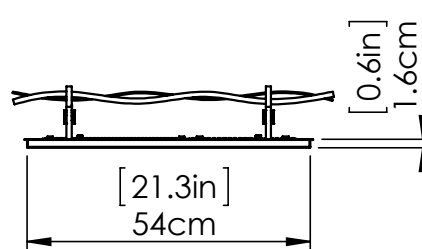

WARRANTY

- 5 Years Residential
- 20,000 Hours Commercial