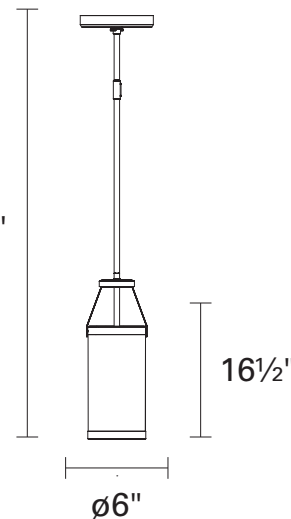

GASTOWN

| MINI-PENDANT

SKU | DVP15721

FINISH OPTIONS

Graphite Net (GR/N)

DIMENSIONS

Length / Ø: 6"

Width: N/A"

Height: 16.5"

Depth: N/A"

Minimum Height: 18"

Maximum Height: 58"

LAMPING

Number of Sockets: 1

Wattage of Individual Socket: 100W

Socket Type: Medium Base (E26)

Socket Orientation: Sideways

Lamp Confinement: Fully Open

Voltage: 120V

Dimmable: Yes

Bulbs Not Included

PIPE / CHAIN / CORD INFORMATION

Pipe/Chain Kit Included: Pipe Kit Available

Pipe Information: 40 (15 + 12 + 9 + 4) x 0.5 Inches Pipe Kit

Chain Information: N/A

Wire/Cord Information: 10 Ft

Max Sloped Ceiling Angle: Hang-Straight 19 Degrees

**Conversion 19° to 45° : ASY0101+Finish (2 loops + 1 chain);
For Additional Cost*

Min 26½"
Max 57½"

ADDITIONAL INFORMATION