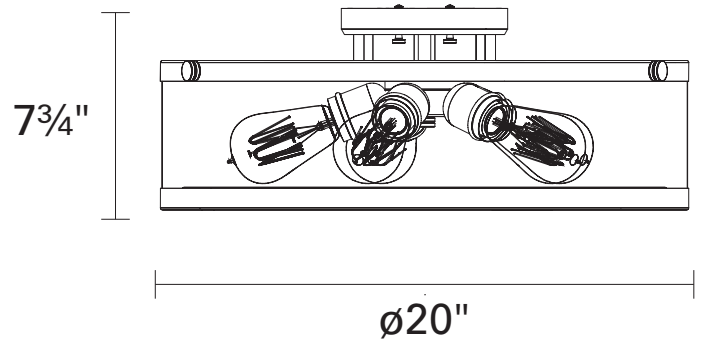

GASTOWN

| SEMI-FLUSH MOUNT

DVI
LIGHTING

SKU | DVP15718

FINISH OPTIONS

Graphite Net (GR/N)

DIMENSIONS

Length / Ø: 20"

Width: N/A"

Height: 7.75"

Depth: N/A"

Minimum Height: N/A"

Maximum Height: N/A"

LAMPING

Number of Sockets: 5

Wattage of Individual Socket: 100W

Socket Type: Medium Base (E26)

Socket Orientation: Sideways

Lamp Confinement: Fully Open

Voltage: 120V

Dimmable: Yes

Bulbs Not Included

PIPE / CHAIN / CORD INFORMATION

Pipe/Chain Kit Included: Not Included

Pipe Information: N/A

Chain Information: N/A

Wire/Cord Information: N/A

Max Sloped Ceiling Angle: N/A

**Conversion 19° to 45° : ASY0101+Finish (2 loops + 1 chain):
For Additional Cost*

ADDITIONAL INFORMATION

Wall and Ceiling Mountable: Yes

Up and Down Mountable: N/A

Location Certification: Dry Locations Only

ADA Compliant: No