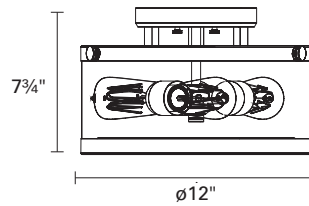

Width: N/A"

Height: 7.75"

Depth: N/A"

Minimum Height: N/A"

Maximum Height: N/A"

LAMPING

Number of Sockets: 3

Wattage of Individual Socket: 100W

Socket Type: Medium Base (E26)

Socket Orientation: Sideways

Lamp Confinement: Fully Open

Voltage: 120V

Dimmable: Yes

Bulbs Not Included

PIPE / CHAIN / CORD INFORMATION

Pipe/Chain Kit Included: Not Included

Pipe Information: N/A

Chain Information: N/A

Wire/Cord Information: N/A

Max Sloped Ceiling Angle: N/A

**Conversion 19° to 45° : ASY0101+Finish (2 loops + 1 chain);
For Additional Cost*

ADDITIONAL INFORMATION