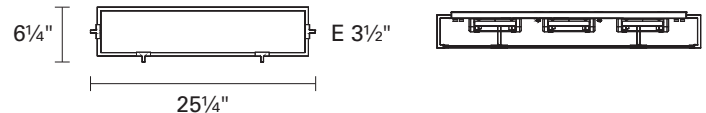

PIPE / CHAIN / CORD INFORMATION

Pipe/Chain Kit Included: Not Included
Pipe Information: N/A
Chain Information: N/A
Wire/Cord Information: N/A
Max Sloped Ceiling Angle: N/A

**Conversion 19° to 45° : ASY0101+Finish (2 loops + 1 chain):
For Additional Cost*